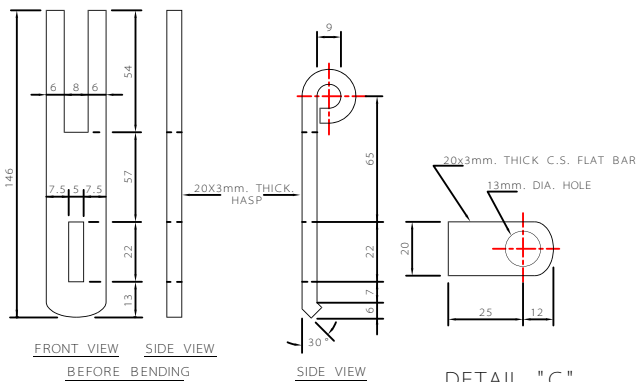

TYPE "A"

TYPE "B"

TYPE "C"

DETAIL "A"

TYPE "D"

DETAIL "D"

DETAIL "B"

DETAIL "C"

NOTE

1- ALL DIMENSIONS ARE IN mm. UNLESS OTHERWISE STATED.

DATE	DESCRIPTION	SHEET	REV.
	IRANIAN PETROLEUM STANDARDS		
NO REVISION PERMITTED UNLESS APPROVED BY STANDARD ORGANIZATION			
ADAPTORS WITH LOCK-UP CAP TYPE "A", "B", "C" & "D"			
DATE	DRAWING No.	SHEET	REV.
	IPS - D - PI - 146	1	1