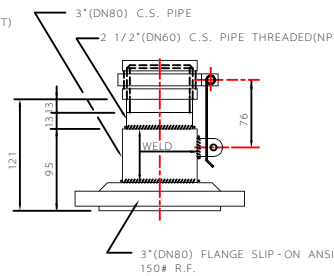

TYPE "A"

TYPE "B"

TYPE "C"

DETAIL "A"

TYPE "D"

DETAIL "D"

DETAIL "B"

DETAIL "C"

NOTE

1- ALL DIMENSIONS ARE IN mm. UNLESS OTHERWISE STATED.

DATE	DESCRIPTION	SHEET	REV.
	IRANIAN PETROLEUM STANDARDS		
NO REVISION PERMITTED UNLESS APPROVED BY STANDARD ORGANIZATION			
ADAPTORS WITH LOCK-UP CAP TYPE "A", "B", "C" & "D"			
DATE	DRAWING No.	SHEET	REV.
	IPS - D - PI - 146	1	1