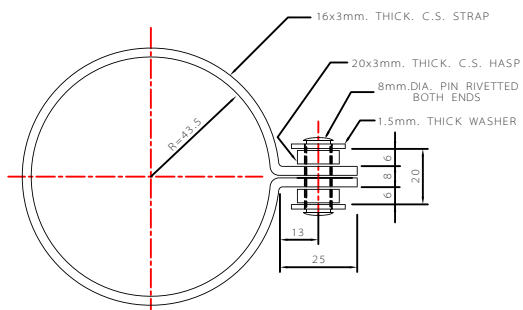

TYPE "A"

TYPE "B"

TYPE "C"

DETAIL "A"

TYPE "D"

DETAIL "D"

DETAIL "B"

DETAIL "C"

NOTE

1- ALL DIMENSIONS ARE IN mm. UNLESS OTHERWISE STATED.

DATE	DESCRIPTION	SHEET	REV.
	IRANIAN PETROLEUM STANDARDS		
NO REVISION PERMITTED UNLESS APPROVED BY STANDARD ORGANIZATION			
ADAPTORS WITH LOCK-UP CAP TYPE "A", "B", "C" & "D"			
DATE	DRAWING No.	SHEET	REV.
	IPS - D - PI - 146	1	1