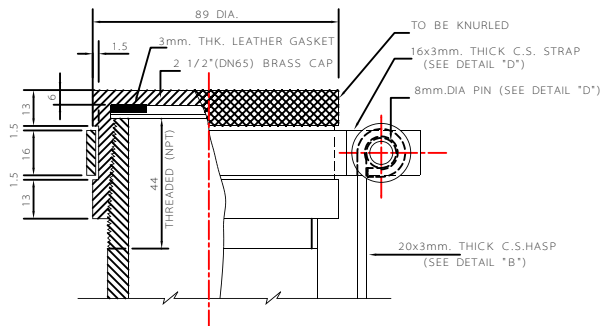

TYPE "A"

TYPE "B"

TYPE "C"

DETAIL "A"

TYPE "D"

DETAIL "D"

DETAIL "B"

DETAIL "C"

NOTE

1- ALL DIMENSIONS ARE IN mm. UNLESS OTHERWISE STATED.

DATE	DESCRIPTION	SHEET	REV.
	IRANIAN PETROLEUM STANDARDS		
NO REVISION PERMITTED UNLESS APPROVED BY STANDARD ORGANIZATION			
ADAPTORS WITH LOCK-UP CAP TYPE "A", "B", "C" & "D"			
DATE	DRAWING No.	SHEET	REV.
	IPS - D - PI - 146	1	1