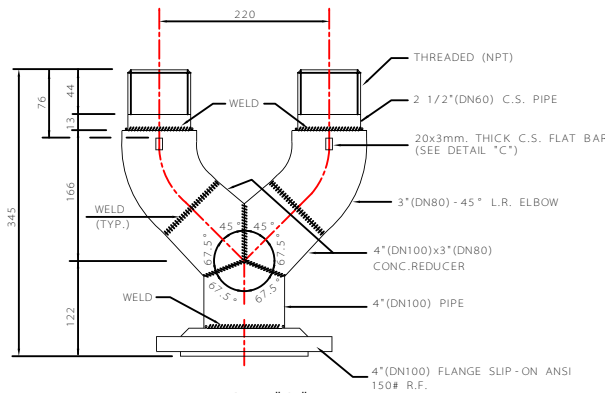

TYPE "A"

TYPE "B"

TYPE "C"

DETAIL "A"

TYPE "D"

DETAIL "D"

DETAIL "B"

DETAIL "C"

NOTE

1- ALL DIMENSIONS ARE IN mm. UNLESS OTHERWISE STATED.

DATE	DESCRIPTION	SHEET	REV.
	IRANIAN PETROLEUM STANDARDS		
NO REVISION PERMITTED UNLESS APPROVED BY STANDARD ORGANIZATION			
ADAPTORS WITH LOCK-UP CAP TYPE "A", "B", "C" & "D"			
DATE	DRAWING No.	SHEET	REV.
	IPS - D - PI - 146	1	1