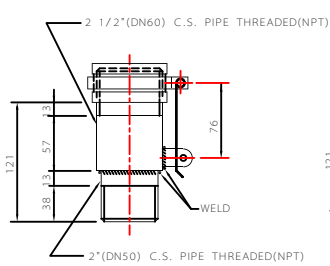

TYPE "A"

TYPE "B"

TYPE "C"

DETAIL "A"

TYPE "D"

DETAIL "D"

DETAIL "B"

DETAIL "C"

NOTE

1- ALL DIMENSIONS ARE IN mm. UNLESS OTHERWISE STATED.

DATE	DESCRIPTION	SHEET	REV.
	IRANIAN PETROLEUM STANDARDS		
NO REVISION PERMITTED UNLESS APPROVED BY STANDARD ORGANIZATION			
ADAPTORS WITH LOCK-UP CAP TYPE "A", "B", "C" & "D"			
DATE	DRAWING No.	SHEET	REV.
	IPS - D - PI - 146	1	1